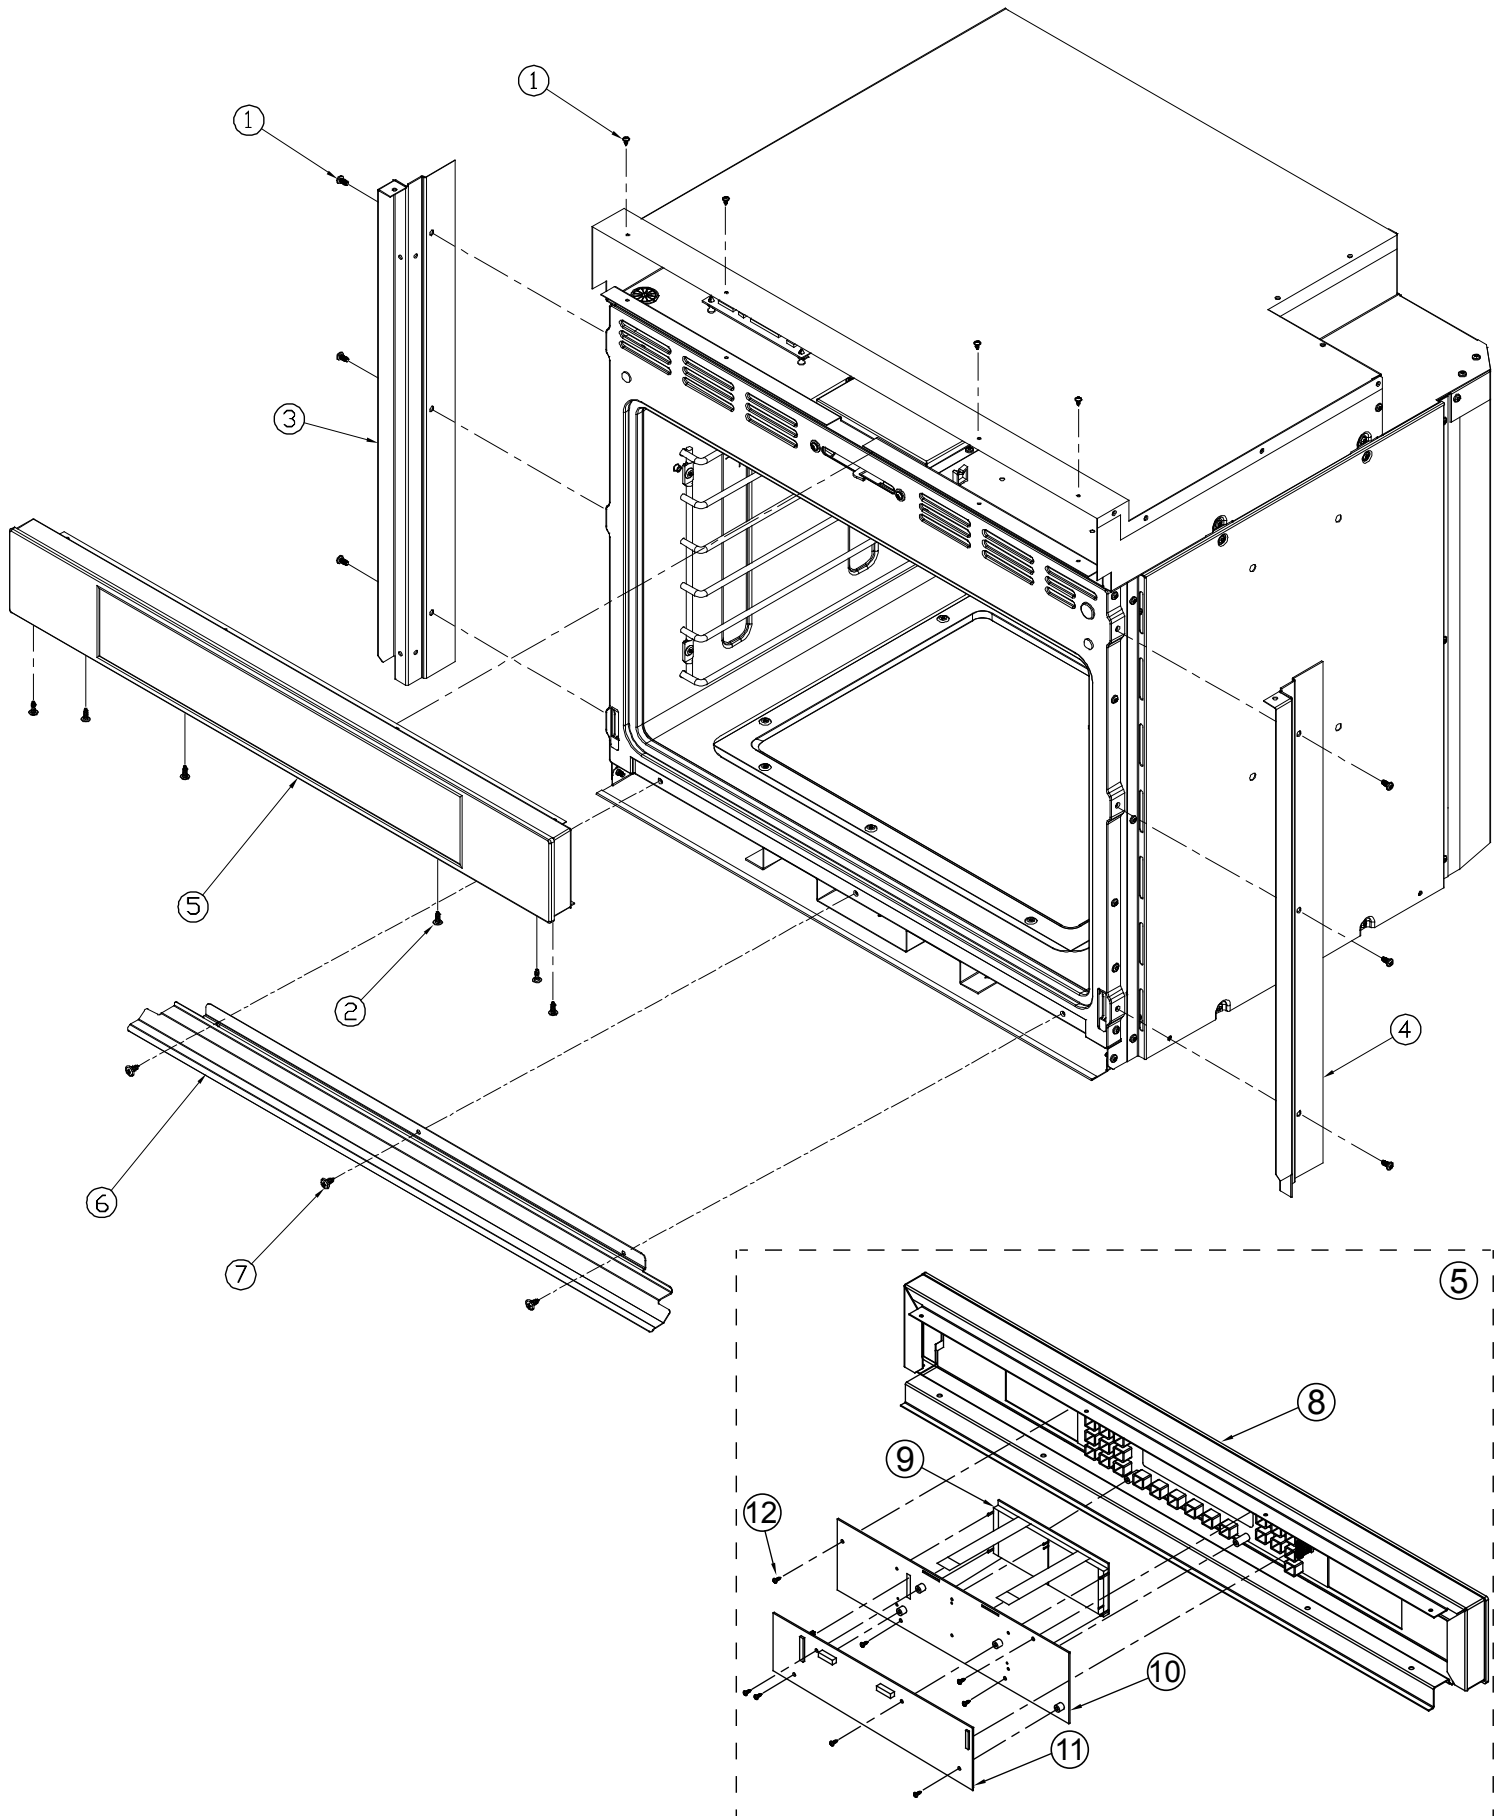

EO-MO-PO Single Wall Oven Trim/Control Panel Assy