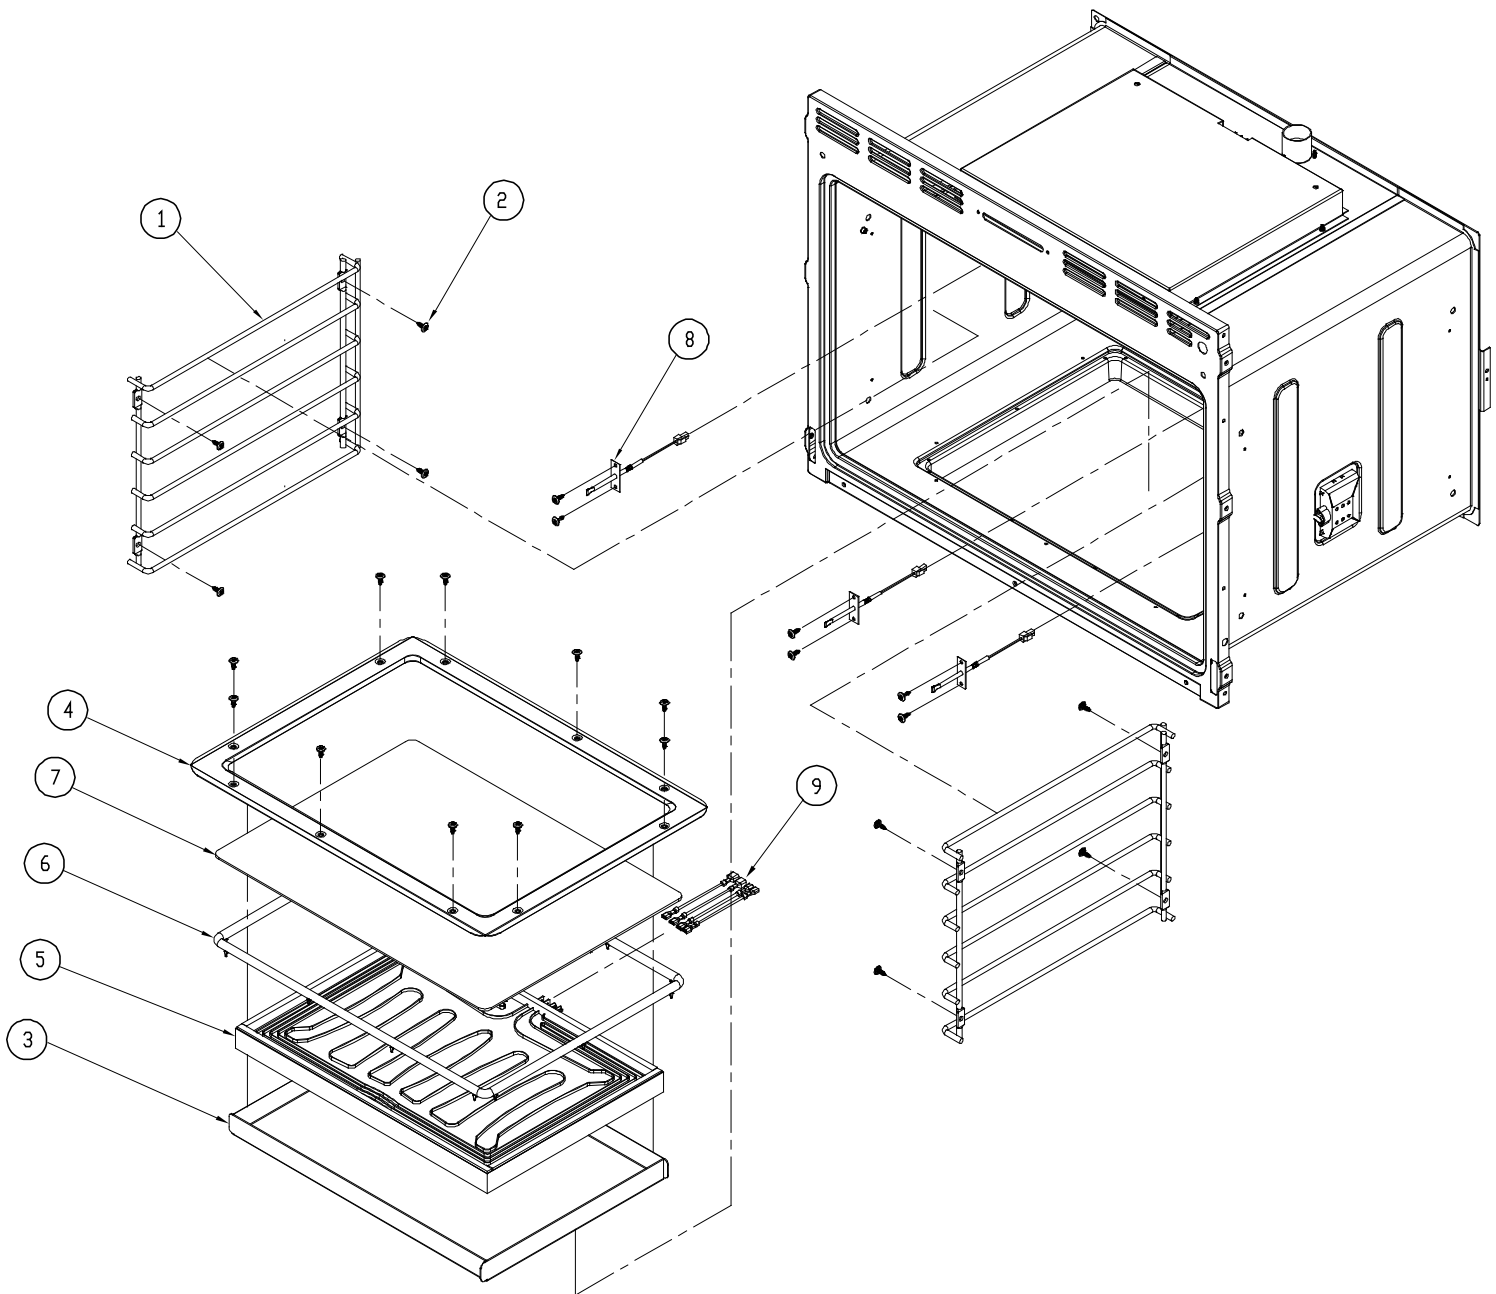

EO-MO-PO Single Wall Oven Interior Components 1

Item	Part #	Description
1	72726¹	RACK SUPPORT¹
2	83708	SCREW, TORX WAFFER HEAD, 1/2"
3	701088²	TRAY, BAKE ELEMENT²
4	27927BP	FRAME, BAKE ELEMENT
5	701088²	BAKE ELEMENT²
6	72900	GASKET, BAKE GLASS

Item	Part #	Description
7	72898	BAKE GLASS
8	72752	TEMPERATURE SENSOR
9	92319	WIRE, OUTER ELEMENT (FEMALE-FEMALE)
	92320	WIRE, INNER ELEMENT (MALE-FEMALE)
-	105904-01	27 INCH STANDARD OVEN RACK (not shown)
	105904-02	30 INCH STANDARD OVEN RACK (not shown)
	701619-01	27 INCH GLIDERACK OVEN RACK (not shown)
	701619-02	30 INCH GLIDERACK OVEN RACK (not shown)

¹Use PN 105901 for the following models: EO130SCH Rev G, MOH130S Rev G, MOV130S Rev G, PO130BK Rev G and EO130BK Rev B. Use PN 72726 for all other versions.

²Kit # 701088 includes bake element and tray.