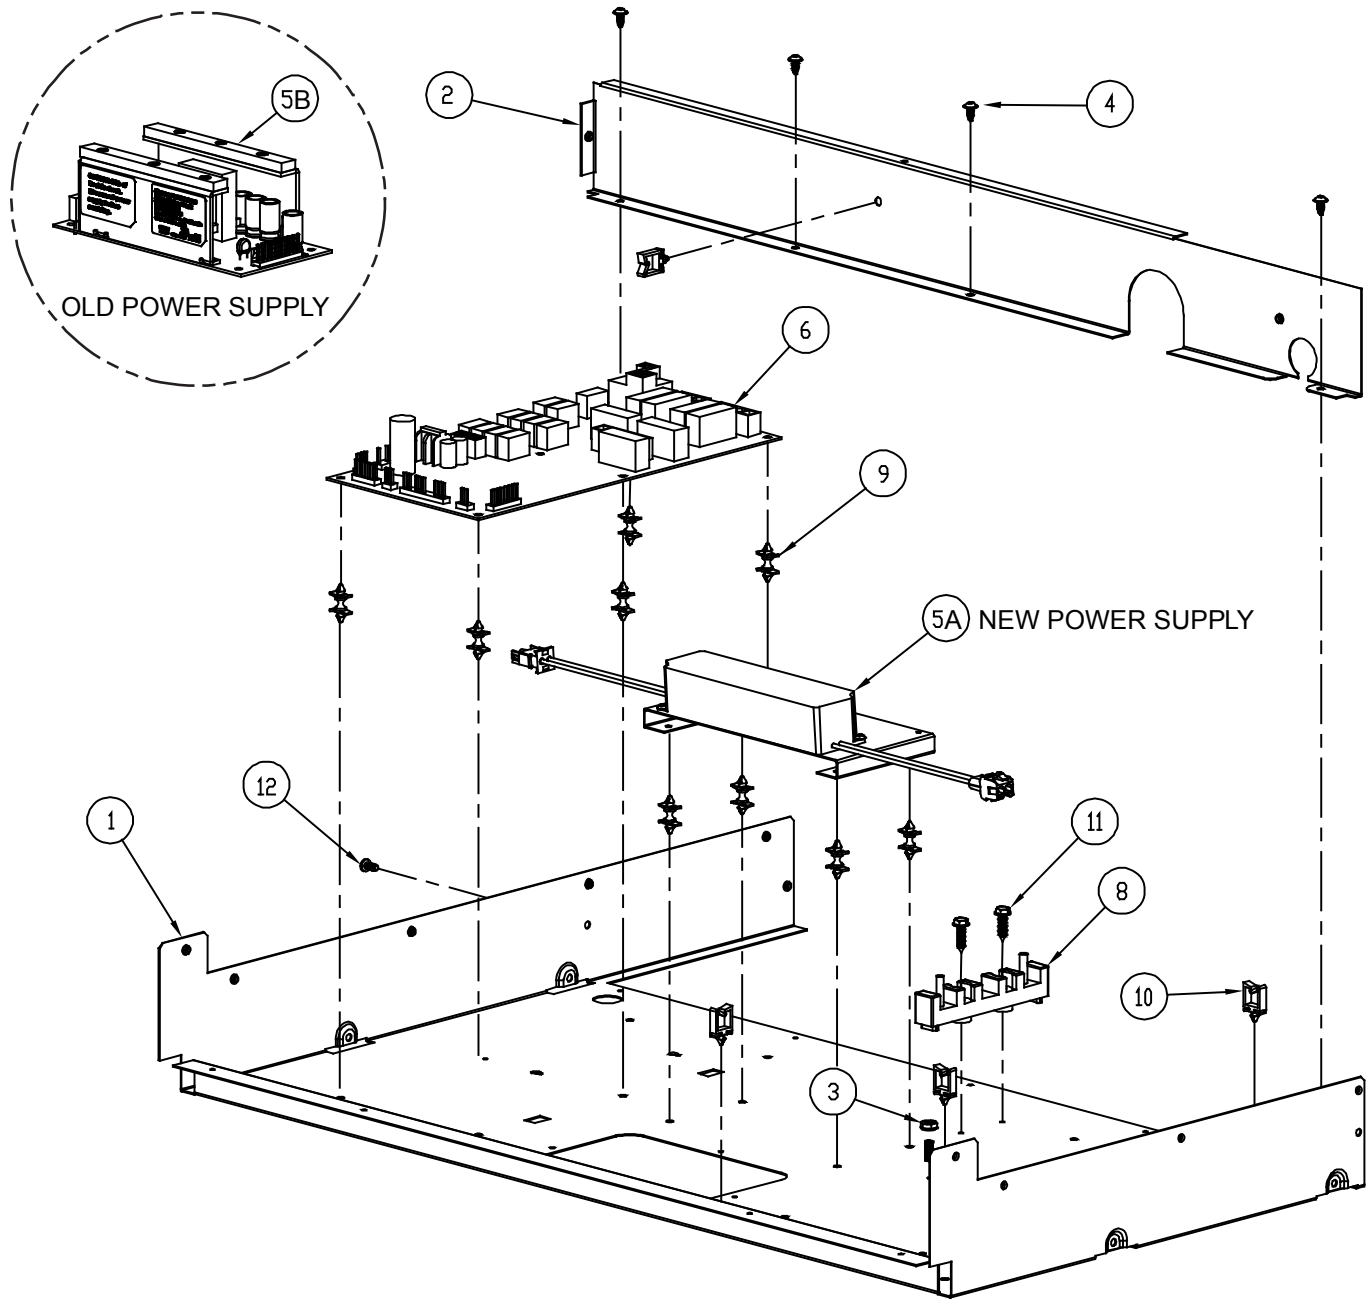

Page	Description
10	Interior Components 1
11	Interior Components 2
12	Insulation
13	Inner Door Assembly
14	Exterior Components 1
15	Exterior Components 2
16	Cooling Fan Assembly

Revised 02-04-2014

EO-MO-PO Single Wall Oven Broil Assembly

Item	Part #	Description
1	27849BP	BROIL ELEMENT FRAME
2	72712	BROIL GLASS, CERAN
3	72707	BROIL ELEMENT
4	83023	SCREW, SLOT, 3/8"
-	13719	COMPLETE BROIL ELEMENT ASSEMBLY

EO-MO-PO Single Wall Oven Upper Chassis Assembly 1