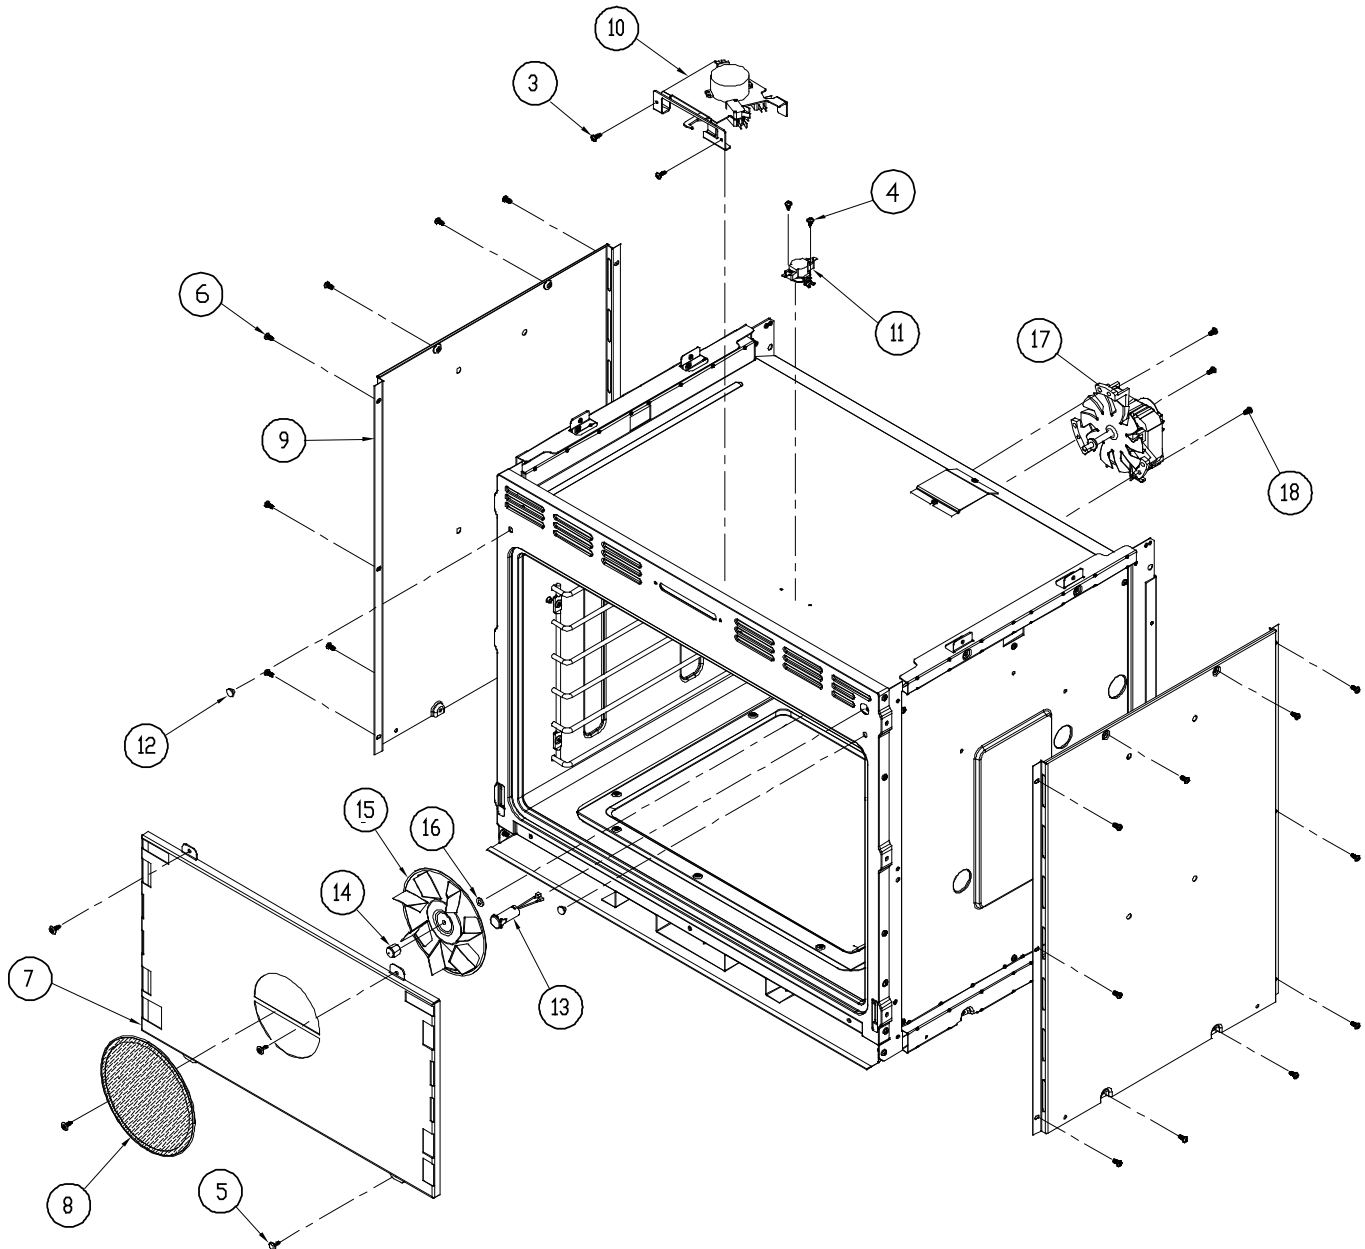

EO-MO-PO Single Wall Oven Exterior Components 1

Item	Part #	Description
1	92247	WIRING HARNESS, DOOR LATCH (not shown)
2	-	NOT USED
3	83263	SCREW, PHILLIPS WASH. HEAD 3/8", BLK
4	83661	SCREW, TORX PAN HEAD, 3/8"
5	83708	SCREW, TORX WAFER HEAD, 1/2"
6	83661	SCREW, TORX PAN HEAD, 3/8"
7	101734BP	CONVECTION BAFFLE, 30 INCH
	102082BP	CONVECTION BAFFLE, 27 INCH
8	92322	CONVECTION FILTER
9	36884	CASE SIDE COVER

Item	Part #	Description
10	72729	DOOR LATCH MECHANISM
11	92321	HIGH LIMIT SWITCH
12	72794	RUBBER BUMPER
13	92024	DOOR SWITCH ASSEMBLY
14	102137¹	NUT, CONVECTION FAN¹
15	101511¹	FAN BLADE, CONVECTION FAN¹
16	102136¹	WASHER, CONVECTION FAN¹
17	700633¹	CONVECTION FAN MOTOR¹
18	83709	SCREW, TORX WASHER HEAD, 8 x 1/2"

¹Kit # 700633 includes motor, fan blade, washer and nut.