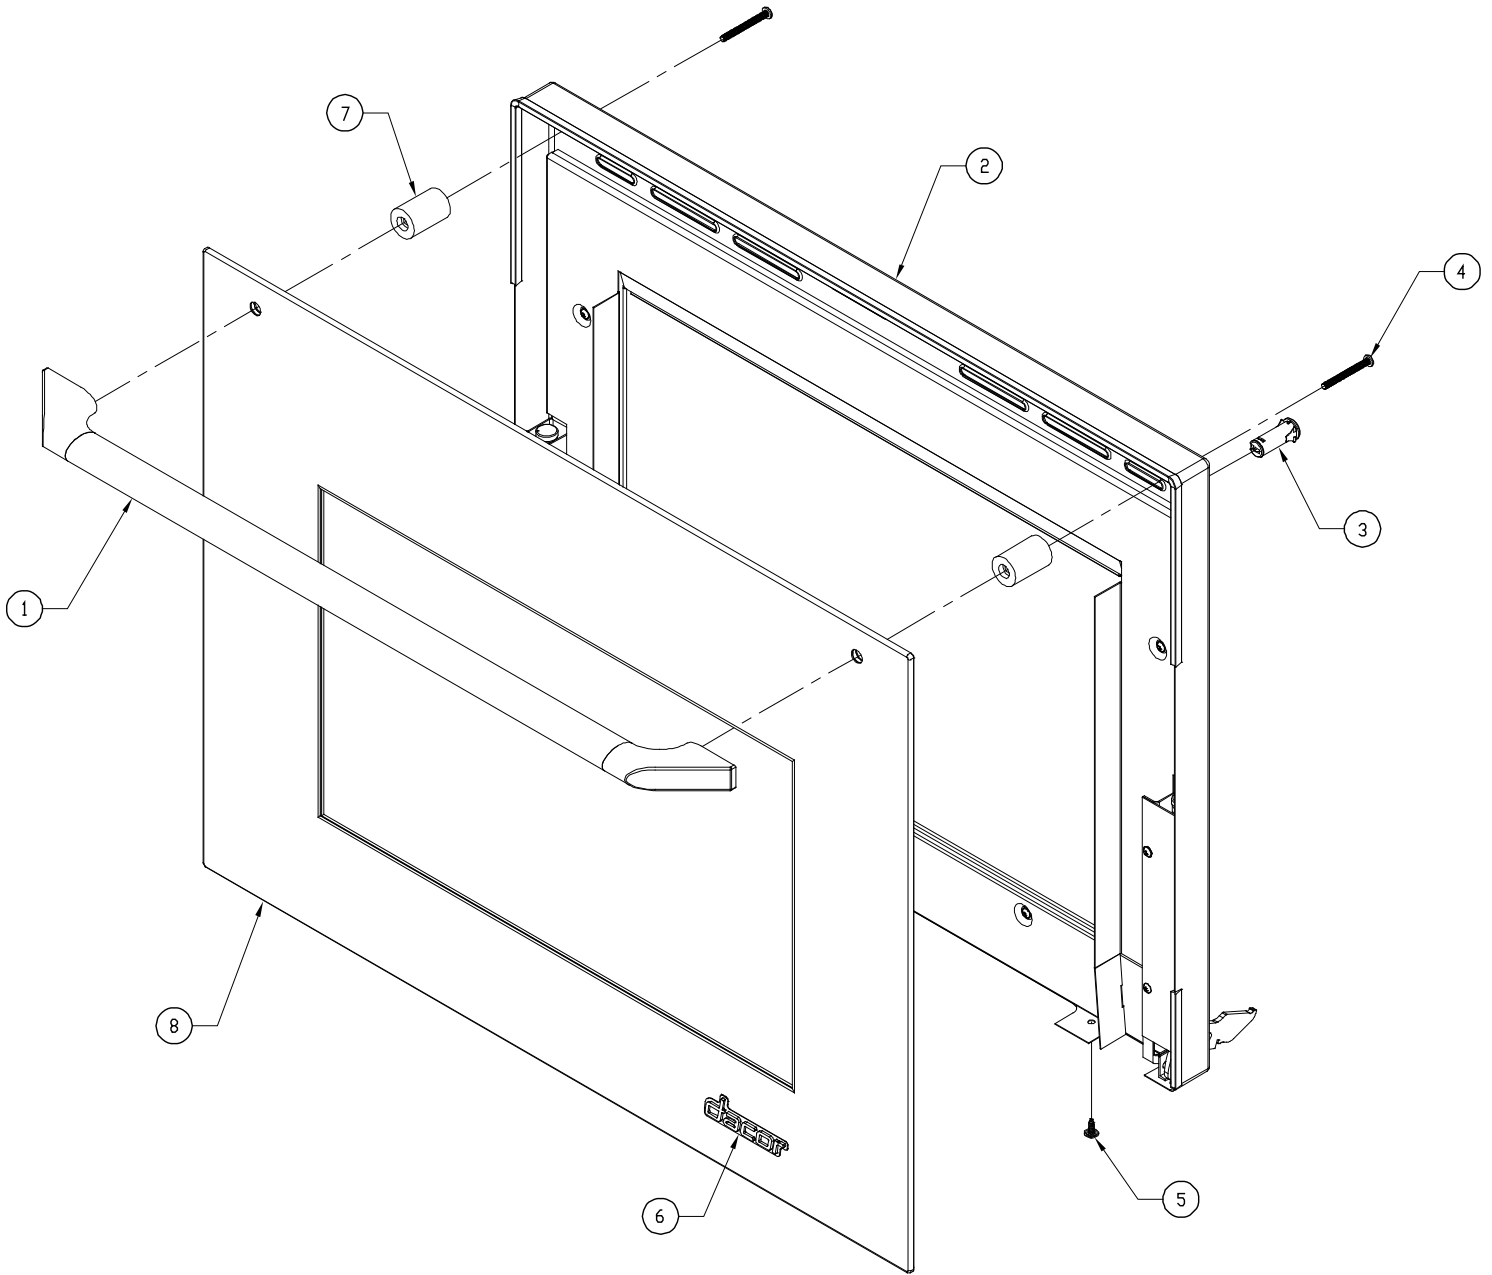

EO-MO-PO Single Wall Oven Outer Door Assembly