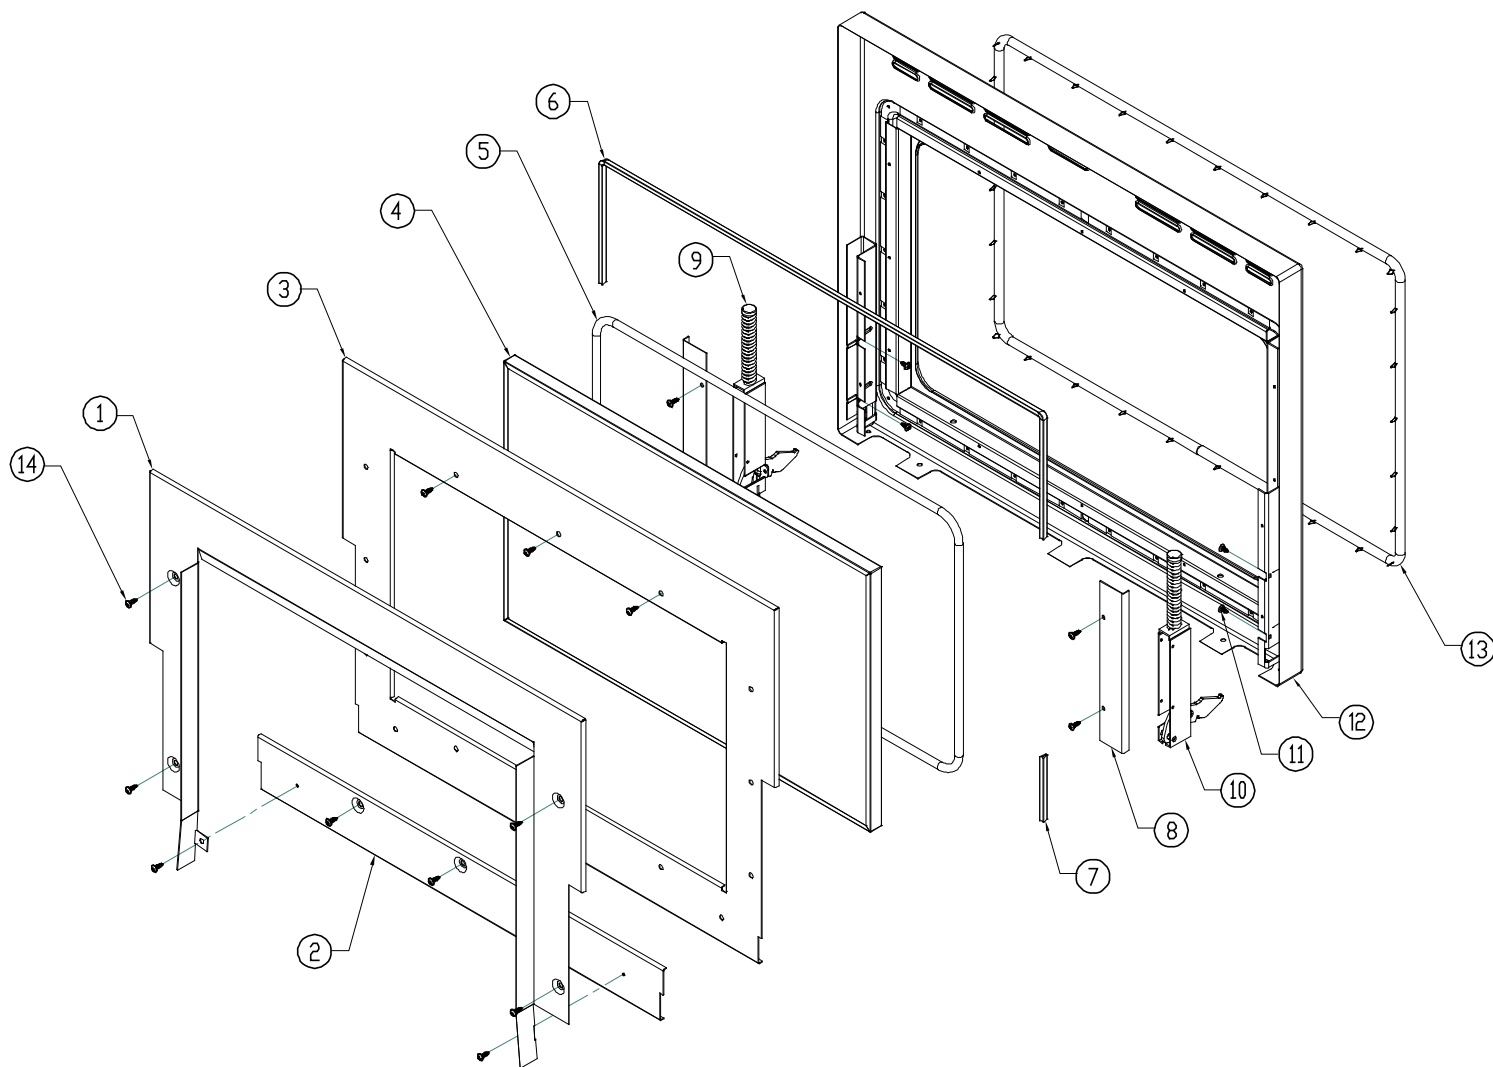

EO-MO-PO Single Wall Oven Inner Door Assembly

Item	Part #	Description
1	46132B	HEAT SHIELD, INNER, 30 INCH
	46131B	HEAT SHIELD, INNER, 27 INCH
2	46212B	HEAT SHIELD, LOWER OUTER, 30 INCH
	46213B	HEAT SHIELD, LOWER OUTER, 27 INCH
3	36692B	HEAT SHIELD, OUTER, 30 INCH
	46001B	HEAT SHIELD, OUTER, 27 INCH
4	72968	WINDOW PACK, 30 INCH
	72967	WINDOW PACK, 27 INCH
5	72791	DOOR GLASS GASKET, 30 INCH
	72718	DOOR GLASS GASKET, 27 INCH
6	72792	SILICONE GASKET UPPER

Item	Part #	Description
7	92202	SILICONE GASKET LOWER (2 PLACES)
8	36724	COVER, HINGE MOUNTING BRACKET
9	701090¹	HINGE, LEFT-HAND, 30 INCH¹
	701091²	HINGE, LEFT-HAND, 27 INCH²
10	701090¹	HINGE, RIGHT-HAND, 30 INCH¹
	701091²	HINGE, RIGHT-HAND, 27 INCH²
11	-	NOT USED
12	27850BP	DOOR LINER, 30 INCH
	27855BP	DOOR LINER, 27 INCH
13	72716	DOOR GASKET, 30 INCH
	72748	DOOR GASKET, 27 INCH
14	83709	SCREW, TORX WASHER HEAD, 1/2", BLACK

¹Kit # 701090 includes right and left hinges.

²Kit # 701091 includes right and left hinges.