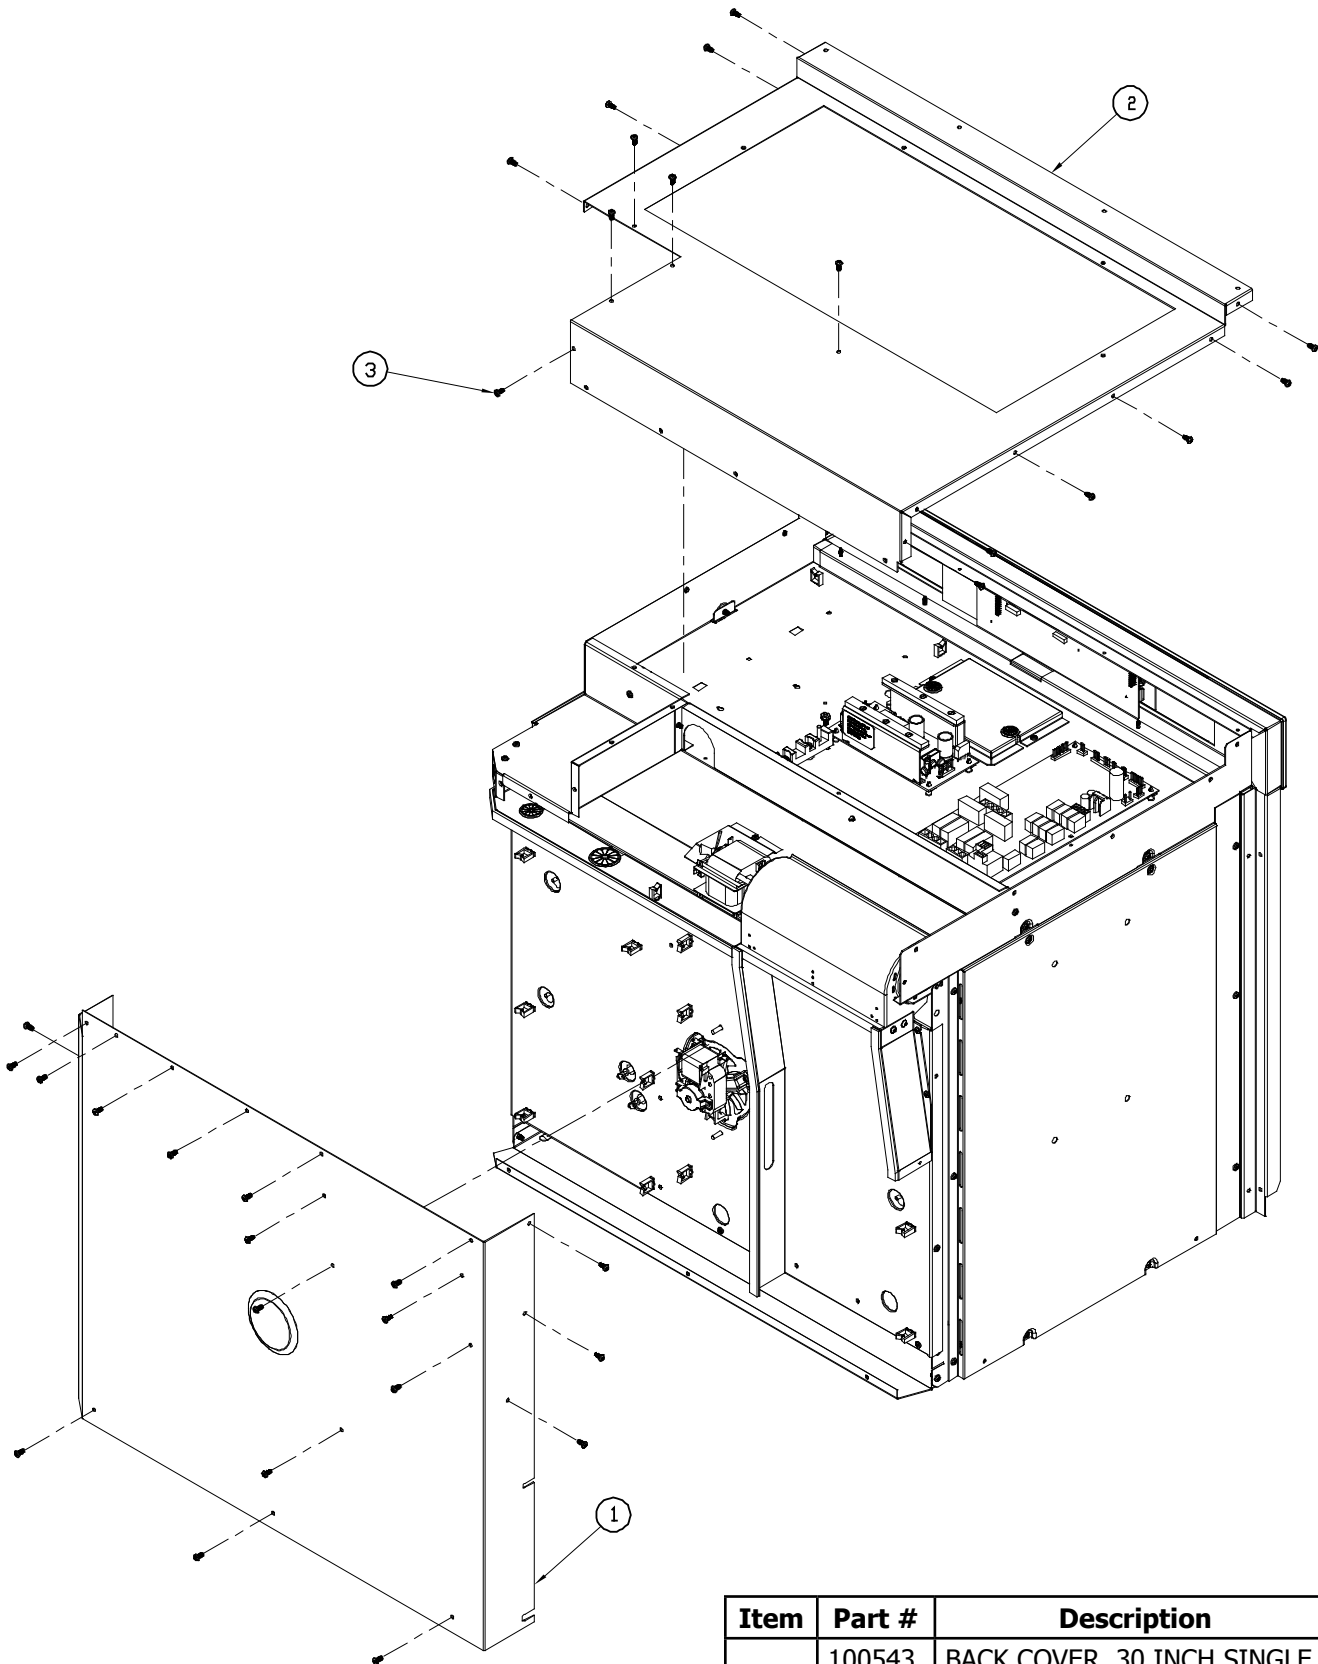

EO-MO-PO Single Wall Oven Top/Back Cover Assy

Item	Part #	Description
1	100543	BACK COVER, 30 INCH SINGLE
	100541	BACK COVER, 27 INCH SINGLE
2	36716	TOP COVER, 30 INCH
	46016	TOP COVER, 27 INCH
3	83661	SCREW, TORX PAN HEAD, 3/8"