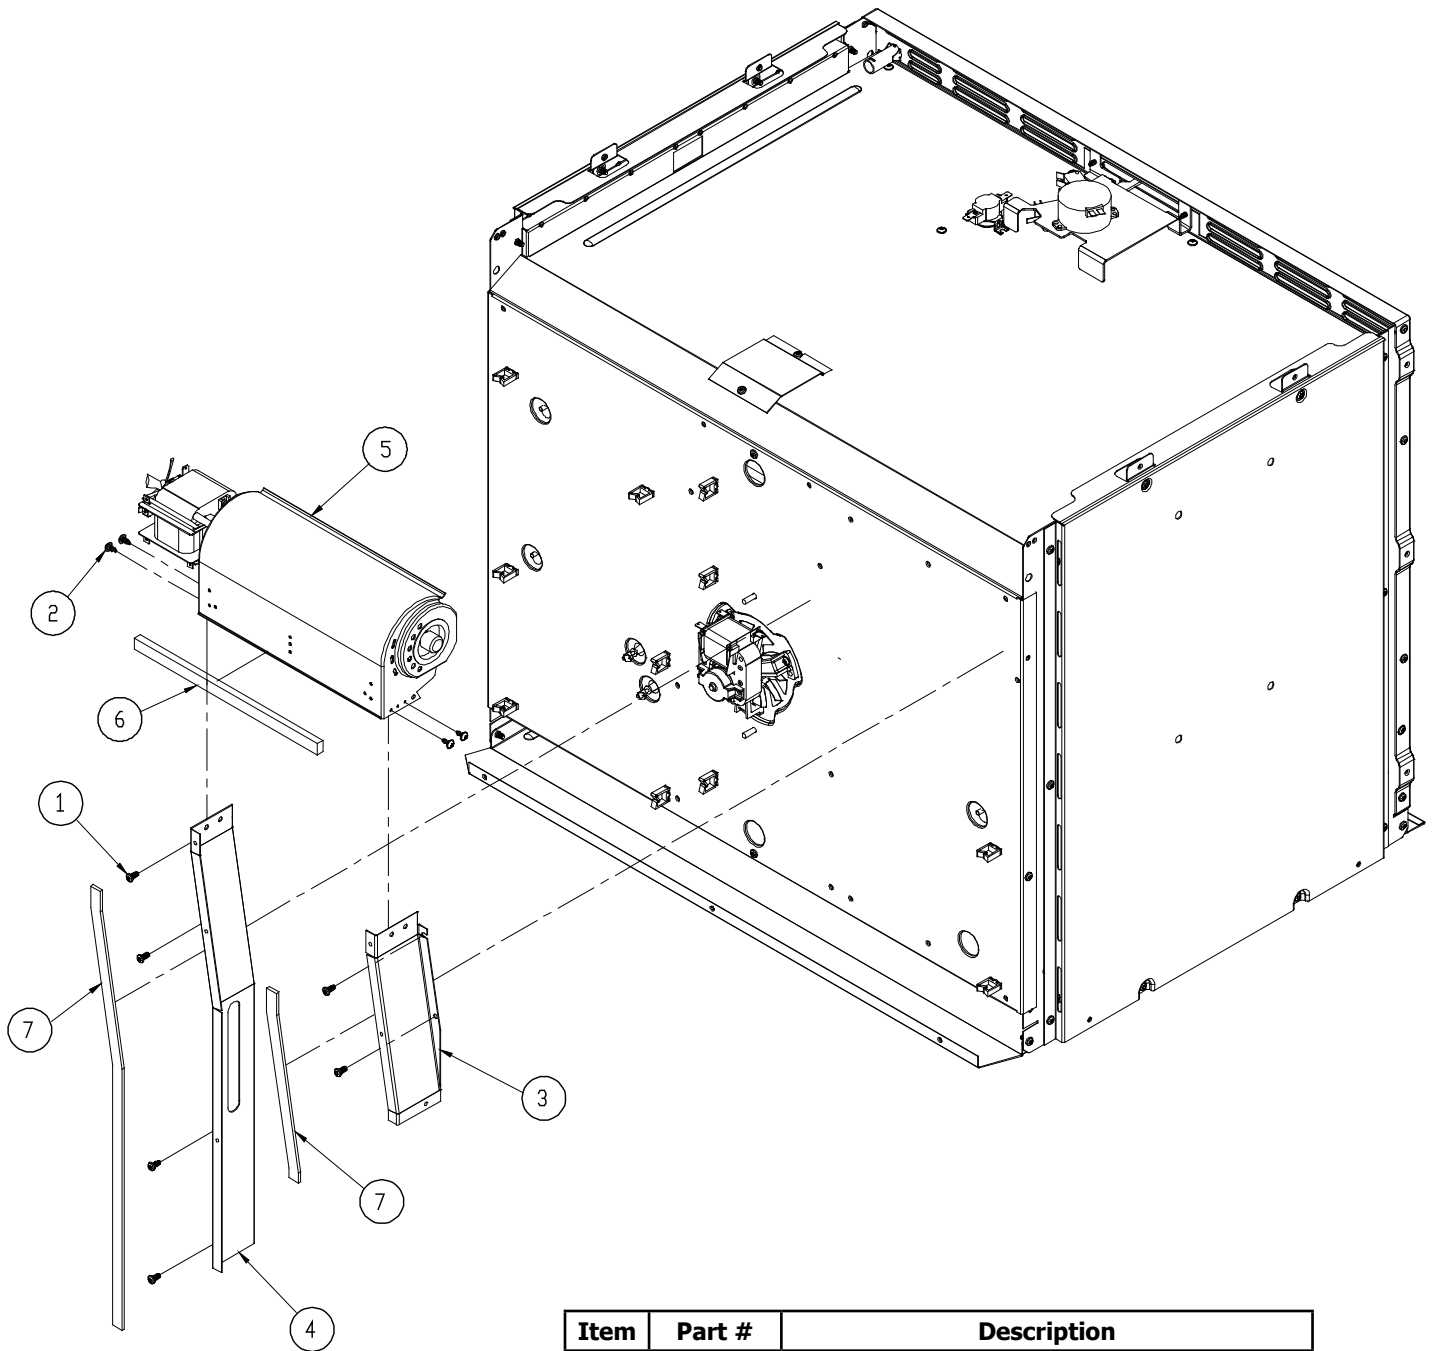

EO-MO-PO Single Wall Oven Cooling Fan Assembly

Item	Part #	Description
1	83661	SCREW, TORX PAN HEAD, 3/8"
2	83023	SCREW, SLOT, 3/8"
3	701093¹	EXHAUST DUCT, RIGHT-HAND¹
4	701092²	EXHAUST DUCT, LEFT-HAND²
5	700508^{3,4}	COOLING FAN^{3, 4}
6	92208	FOAM TAPE, COOLING FAN
7	101579	FOAM TAPE, LEFT HAND EXHAUST DUCT

¹Kit # 701093 includes duct and foam tape.

²Kit # 701092 includes duct and foam tape.

³Kit # 700508 includes cooling fan and foam tape.

⁴If error code U60 appears on the display, see the Dacor service bulletin on *Cooling Fan Failure* before ordering the cooling fan. Replacement of additional parts may be required.