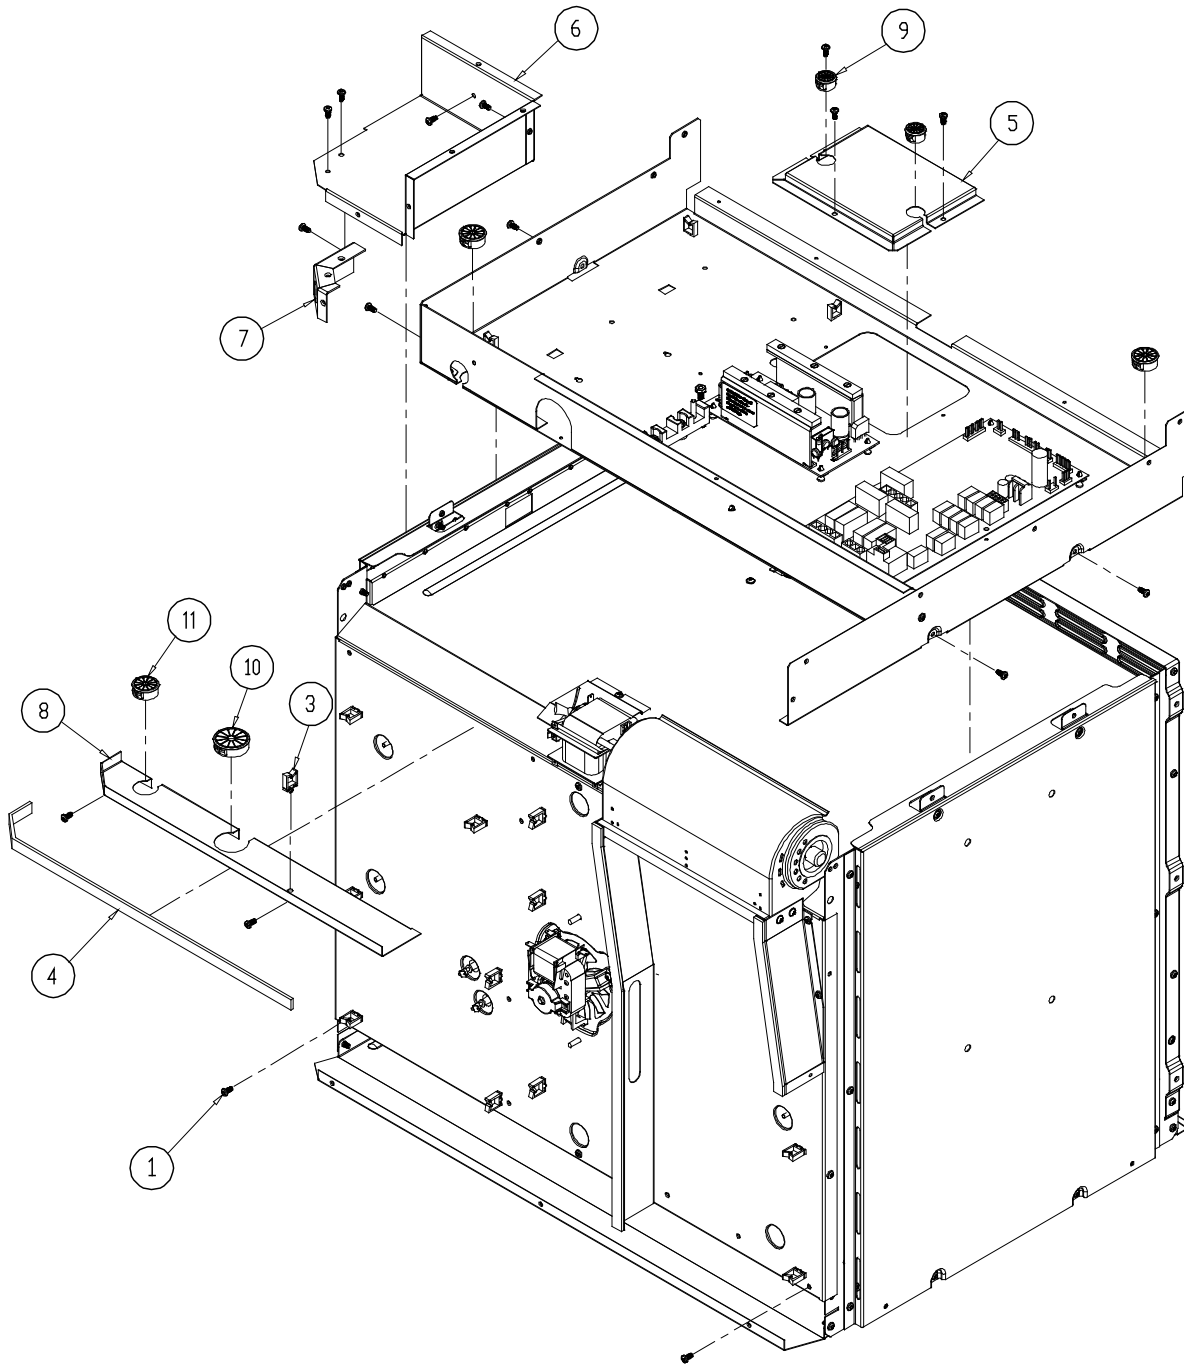

EO-MO-PO Single Wall Oven Upper Chassis Assembly 2

Item	Part #	Description
1	83661	SCREW, #8 x 3/8"
2	82195	1/2 FLEX 90 CONNECTOR (not shown)
	26430	CONDUIT 1/2" DIA x 60" L, FLEXCUT (not shown)
3	92023-01	WIRE ROUTING CLIP (small)
4	101579	FOAM TAPE, CASE BACK SHIELD
5	46125	ACCESS PANEL, DOOR LATCH

Item	Part #	Description
6	36936	TOP REAR CORNER SPACER
7	36960	CONDUIT BRACKET
8	46196	CASE BACK SHIELD, 30 INCH
	46195	CASE BACK SHIELD, 27 INCH
9	92191-01	BUSHING, 0.750
10	92191-03	BUSHING, 1.375
11	92191-02	BUSHING, 1.00