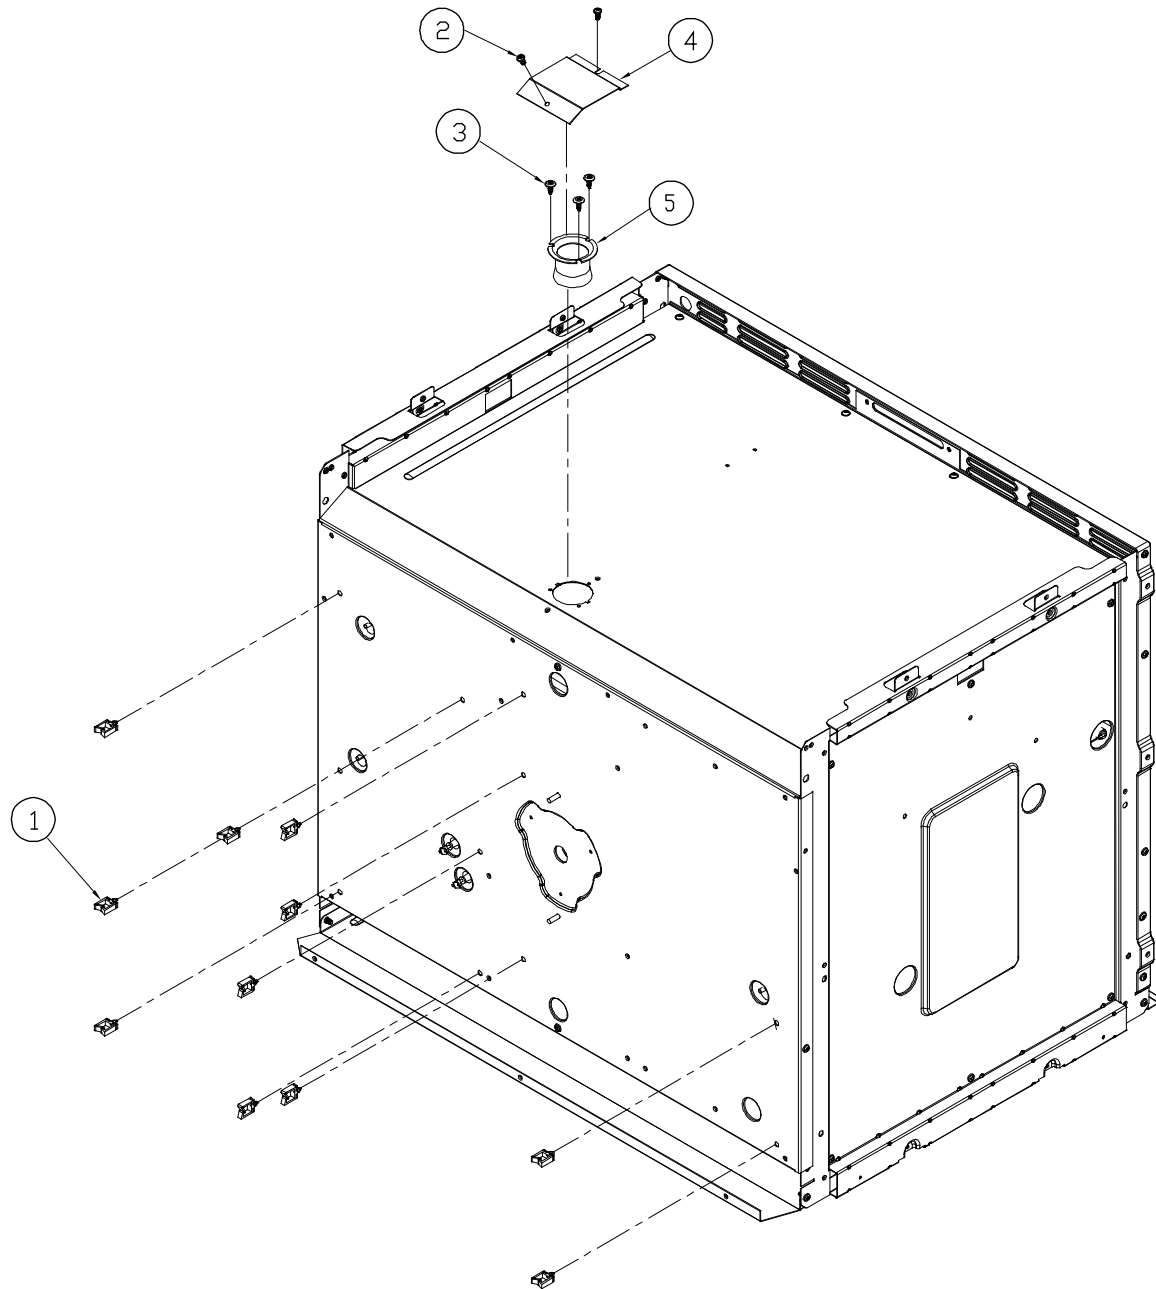

EO-MO-PO Single Wall Oven Exterior Components 2

Item	Part #	Description
1	92023-01	WIRE ROUTING CLIP (SMALL)
	92023-03	WIRE ROUTING CLIP (LARGE)
2	83661	SCREW, TORX PAN HEAD, 3/8"
3	83708	SCREW, TORX WAFER HEAD, 1/2"
4	100484	SMOKE ELIMINATOR DUCT
5	92313	SMOKE ELIMINATOR