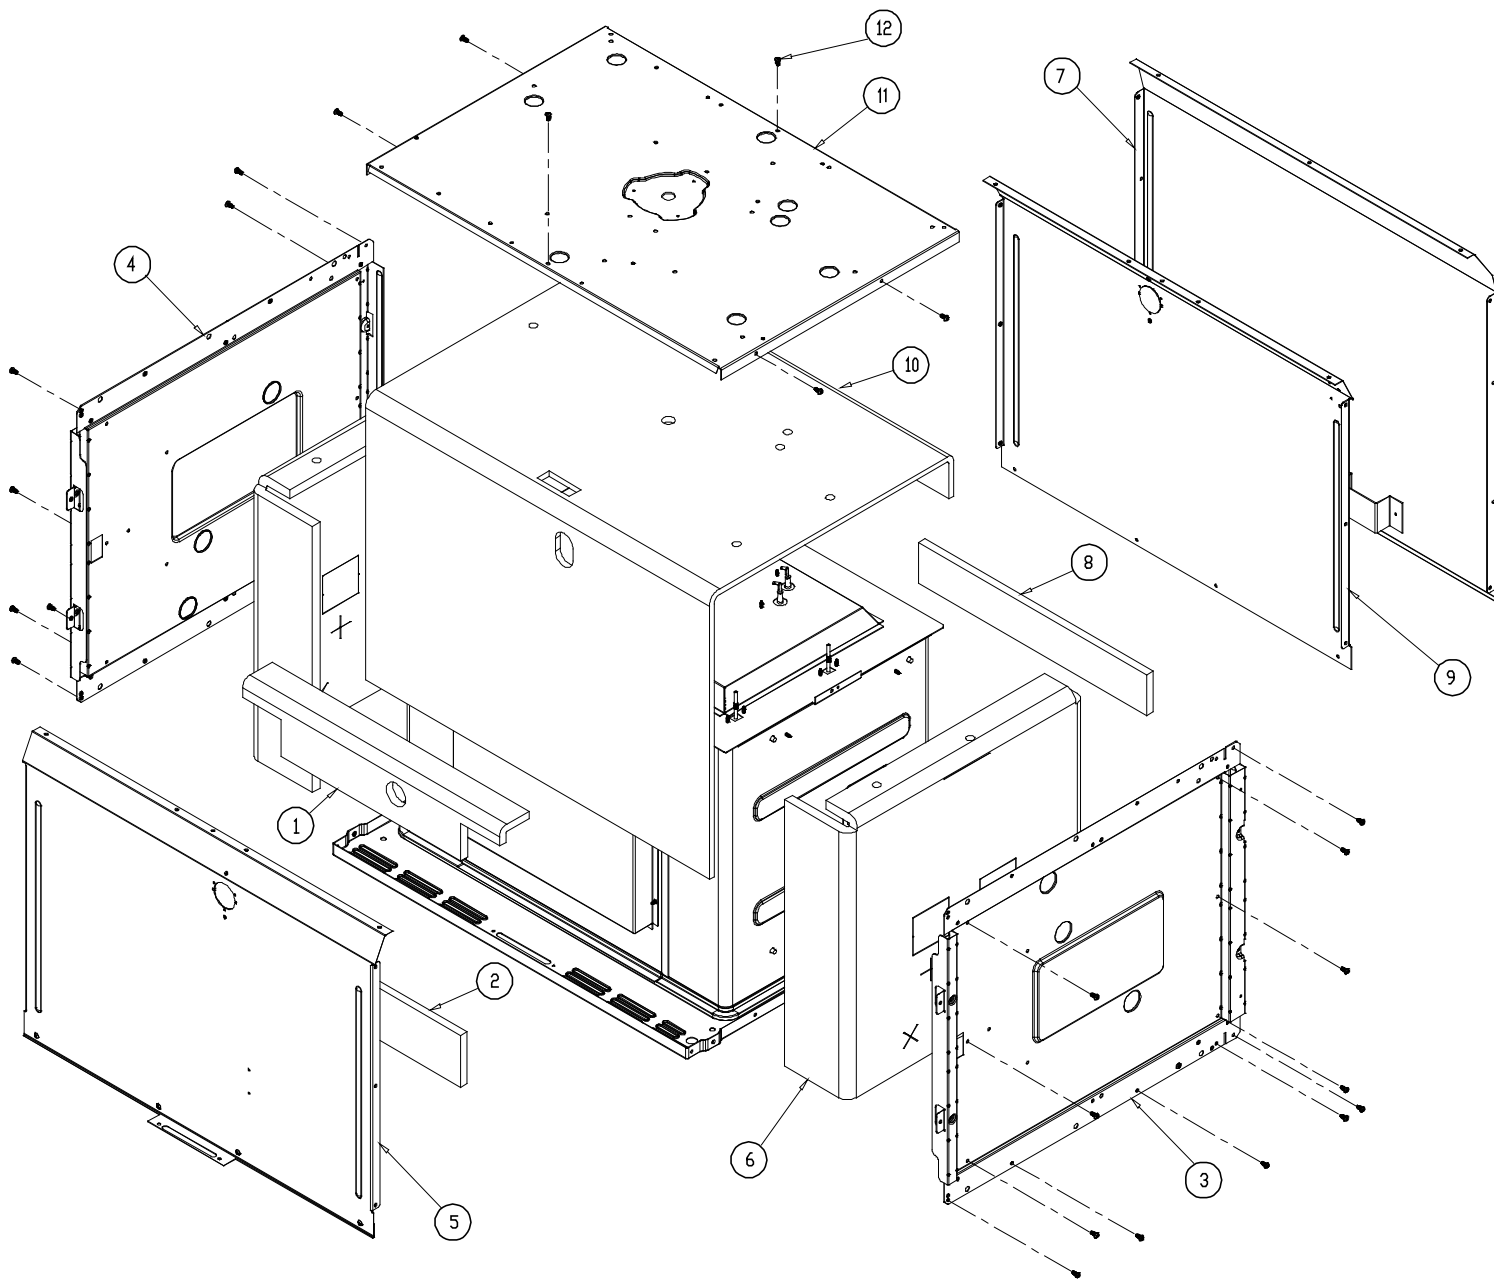

EO-MO-PO Single Wall Oven Insulation

Item	Part #	Description
1	101504	30 INCH TOP REAR INNER INSULATION
	101498	27 INCH TOP REAR INNER INSULATION
2	101503	TOP FRONT INNER INSULATION
3	12680-002	RIGHT-HAND CASE SIDE ASSEMBLY
4	12680-001	LEFT-HAND CASE SIDE ASSEMBLY
5	12683-001	30 INCH CASE TOP ASSEMBLY
	12683-002	27 INCH CASE TOP ASSEMBLY
6	101495	30 INCH CASE SIDE INSULATION
	101499	27 INCH CASE SIDE INSULATION

Item	Part #	Description
7	13833-001	30 INCH EXHAUST PLATE ASSEMBLY
	13833-002	27 INCH EXHAUST PLATE ASSEMBLY
8	101502	BOTTOM FRONT INNER INSULATION
9	36687	30 INCH CASE BOTTOM
	46014	27 INCH CASE BOTTOM
10	101496	30 INCH INSULATION WRAP
	101500	27 INCH INSULATION WRAP
11	101539	30 INCH CASE BACK
	101538	27 INCH CASE BACK
12	83661	SCREW, TORX PAN HEAD, 3/8"