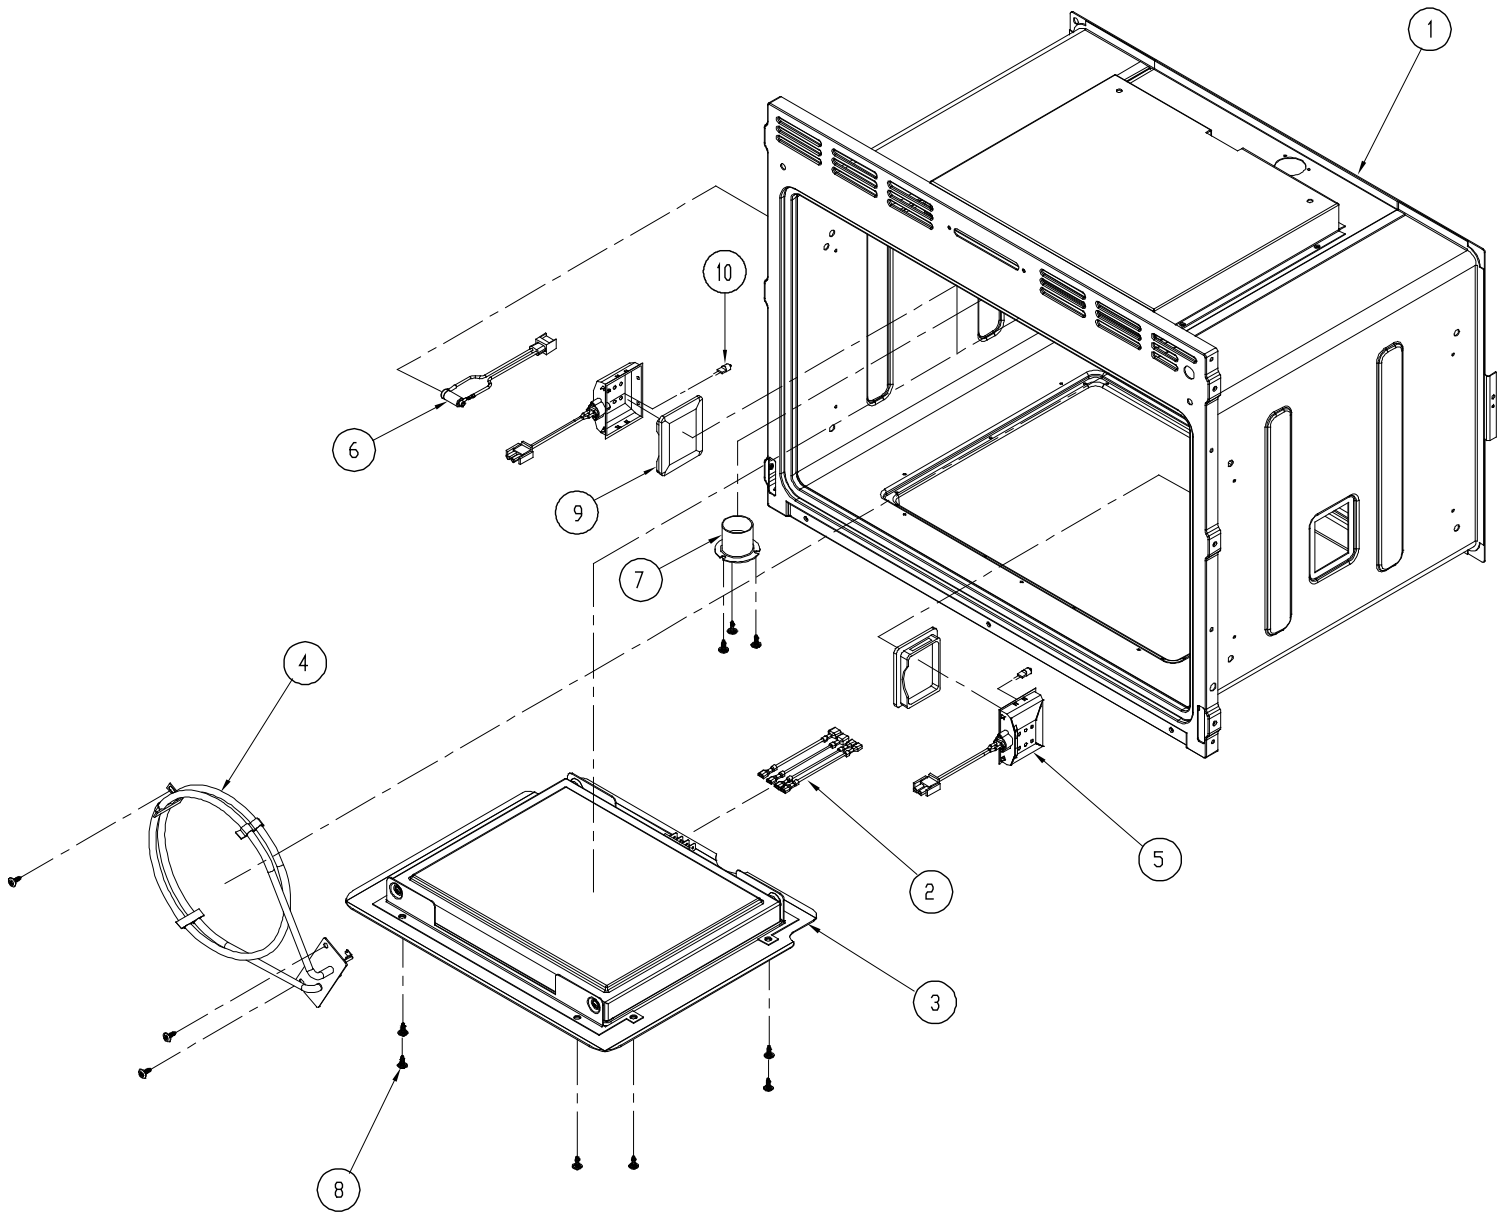

EO-MO-PO Single Wall Oven Interior Components 2

Item	Part #	Description
1	27852BP	OVEN CELL, 30 INCH
	27857BP	OVEN CELL, 27 INCH
2	92319	WIRE, OUTER ELEMENT (FEMALE-FEMALE)
	92320	WIRE, INNER ELEMENT (MALE-FEMALE)
3	13719	BROIL ELEMENT ASSEMBLY, 3000W
4	72719	CONVECTION ELEMENT, 2600W
5	72751	LIGHT FIXTURE, HALOGEN

Item	Part #	Description
6	72717	SOCKET, MEAT PROBE
7	72755	SMOKE ELIMINATOR
8	83708	SCREW, TORX WAFER HEAD, 1/2"
9	92376	LENS, HALOGEN LIGHT
10	92317	LIGHT BULB, HALOGEN 10 W, 12 V
-	72723	MEAT PROBE (not shown)